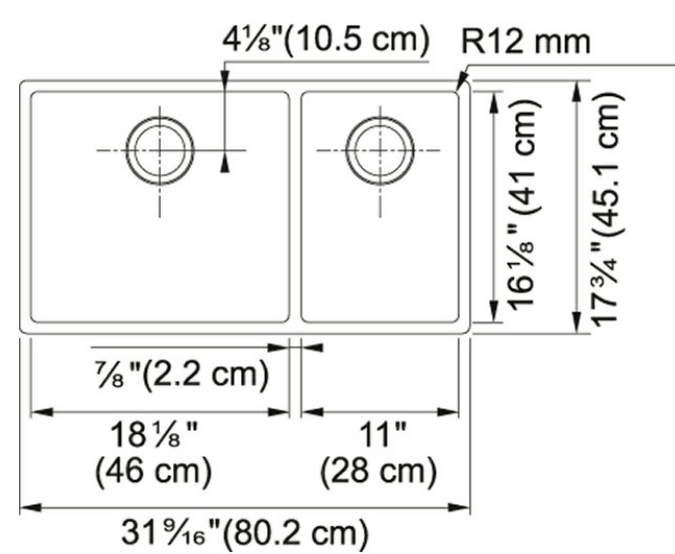

Product Picture

Technical Drawing

Product Dimensions

Length overall	31 1/2"
Width overall	17 3/4"
Depth Overall	9"
Length of large bowl	18 1/8"
Width of large bowl	16 1/8"
Depth of large bowl	9"
Length of small bowl	11"
Width of small bowl	16 1/8"
Depth of small bowl	9"
Minimum Cabinet Size	36"